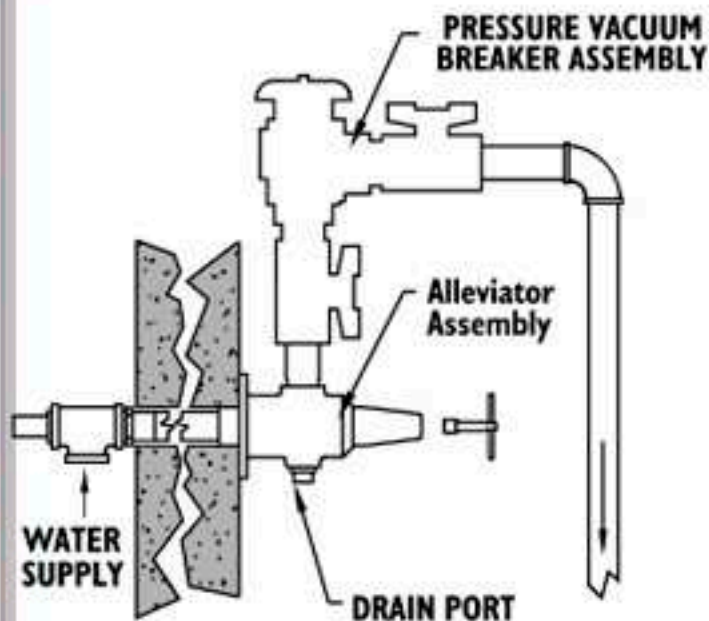

ALLEVIATOR

The Irrigation Shut off Valve.

Easy To Install!

- ELIMINATE WASTED SERVICE TRIPS
- NO MORE APPOINTMENT SCHEDULING
- ELIMINATE FREEZE-UPS
- EXPAND AREA OF OPERATION
- GENERATE NEW REVENUE

TYPICAL INSTALLATION